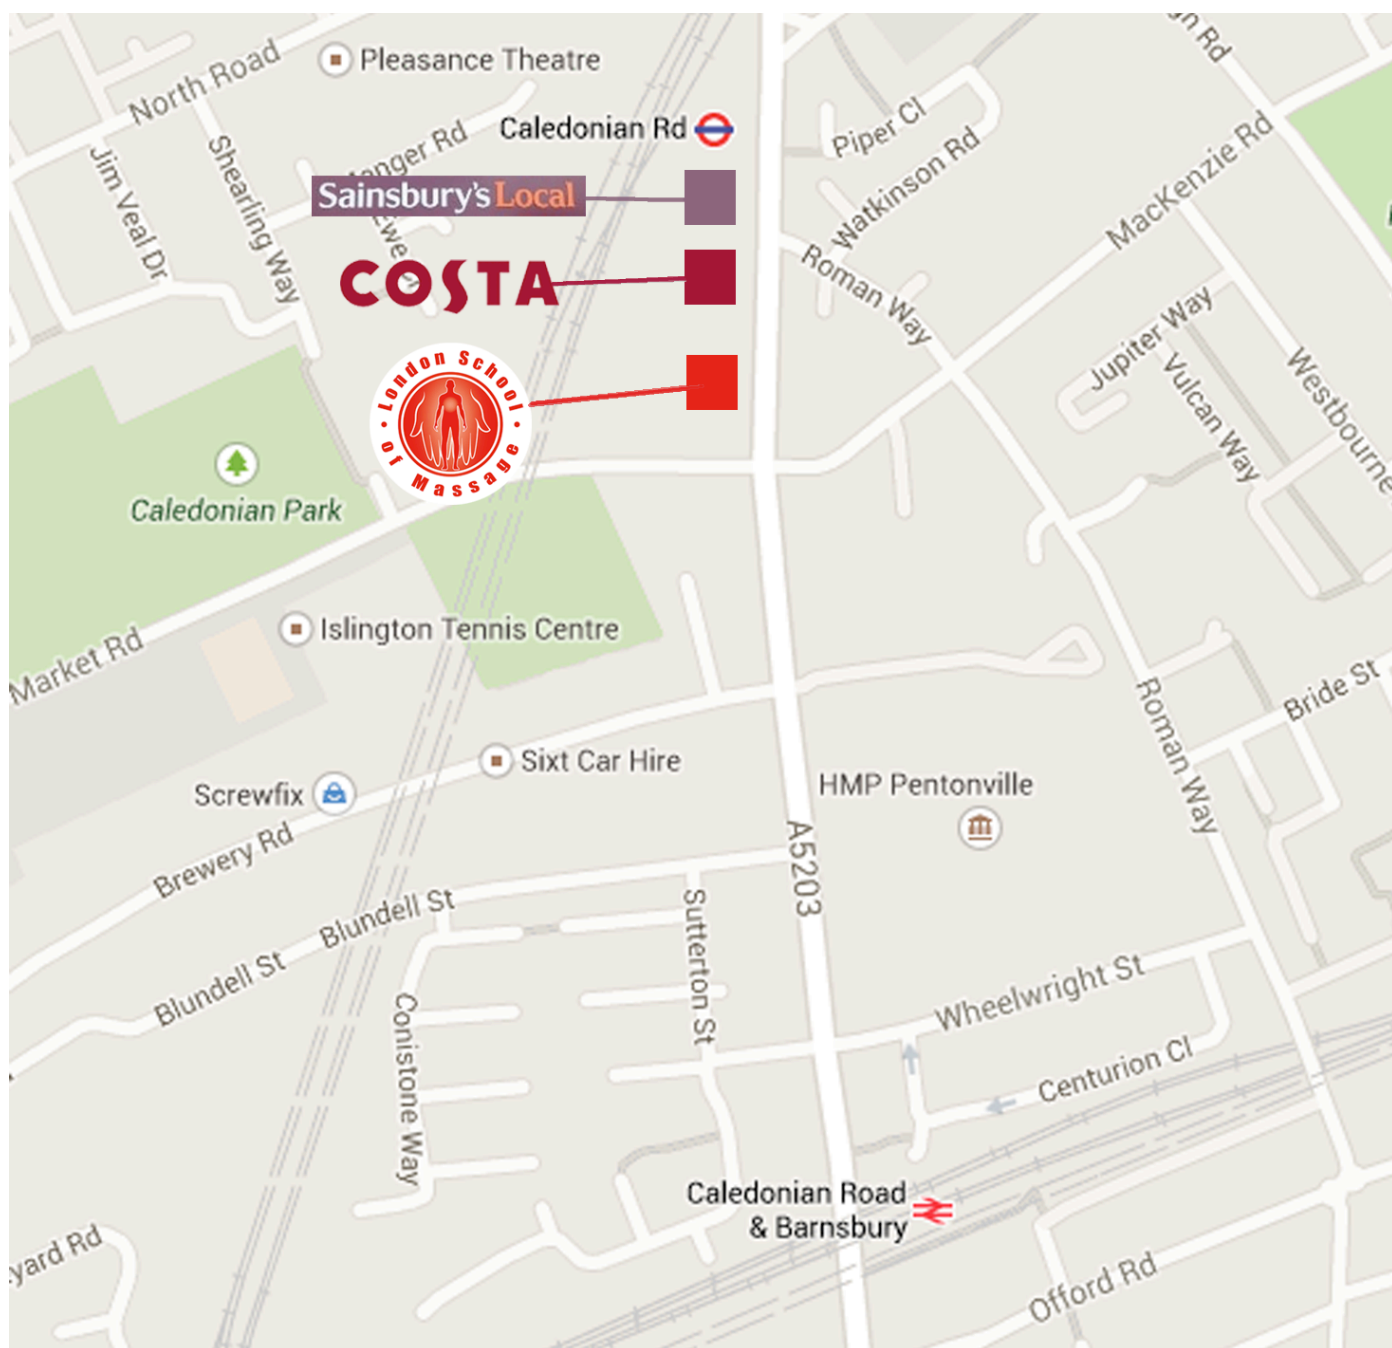

London School of Massage

Caledonian Road

Venue Address:	453 - 455 Caledonian Road, London N7 9BA
Telephone	020 8930 2814 (day)
How to get there:	Caledonian Road Station - Underground Station, Piccadilly Line. The school is a 2-3 minute walk from the tube station. Caledonian Road & Barnsbury Station – Overground Station The school is a 10 minute walk from the overground stations.
Parking: National Car Parks	There is no ideal/low-cost parking close to this location. Parking outside of Central London then taking the tube is the best solution. http://en.parkopedia.co.uk/parking/n7_9ba/

Arriving by London Underground (Caledonian Road):

- Come out of Caledonian Road station.
- On exiting the station, turn right on to Caledonian Rd and walk 3-5 minutes
- Walk past Sainsbury's Local and Costa Coffee
- The London School of Massage is located on the right.

Arriving by train (Caledonian Road & Barnsbury):

- Exit Caledonian Road & Barnsbury station.
- On exiting the station, turn right on to Caledonian Road
- Cross the road at Frederica Street / Wheelwright Street
- Walk past HMP Pentonville towards Caledonian Road Underground station
- Walk past British Transport Police head office
- Cross the road at Brewery Road / Wellington Mews
- Walk past Caledonian Road Methodist Church
- Cross the road at Market Road / MacKenzie Road
- Walk past 'Londis' mini market
- The London School of Massage is on the left.